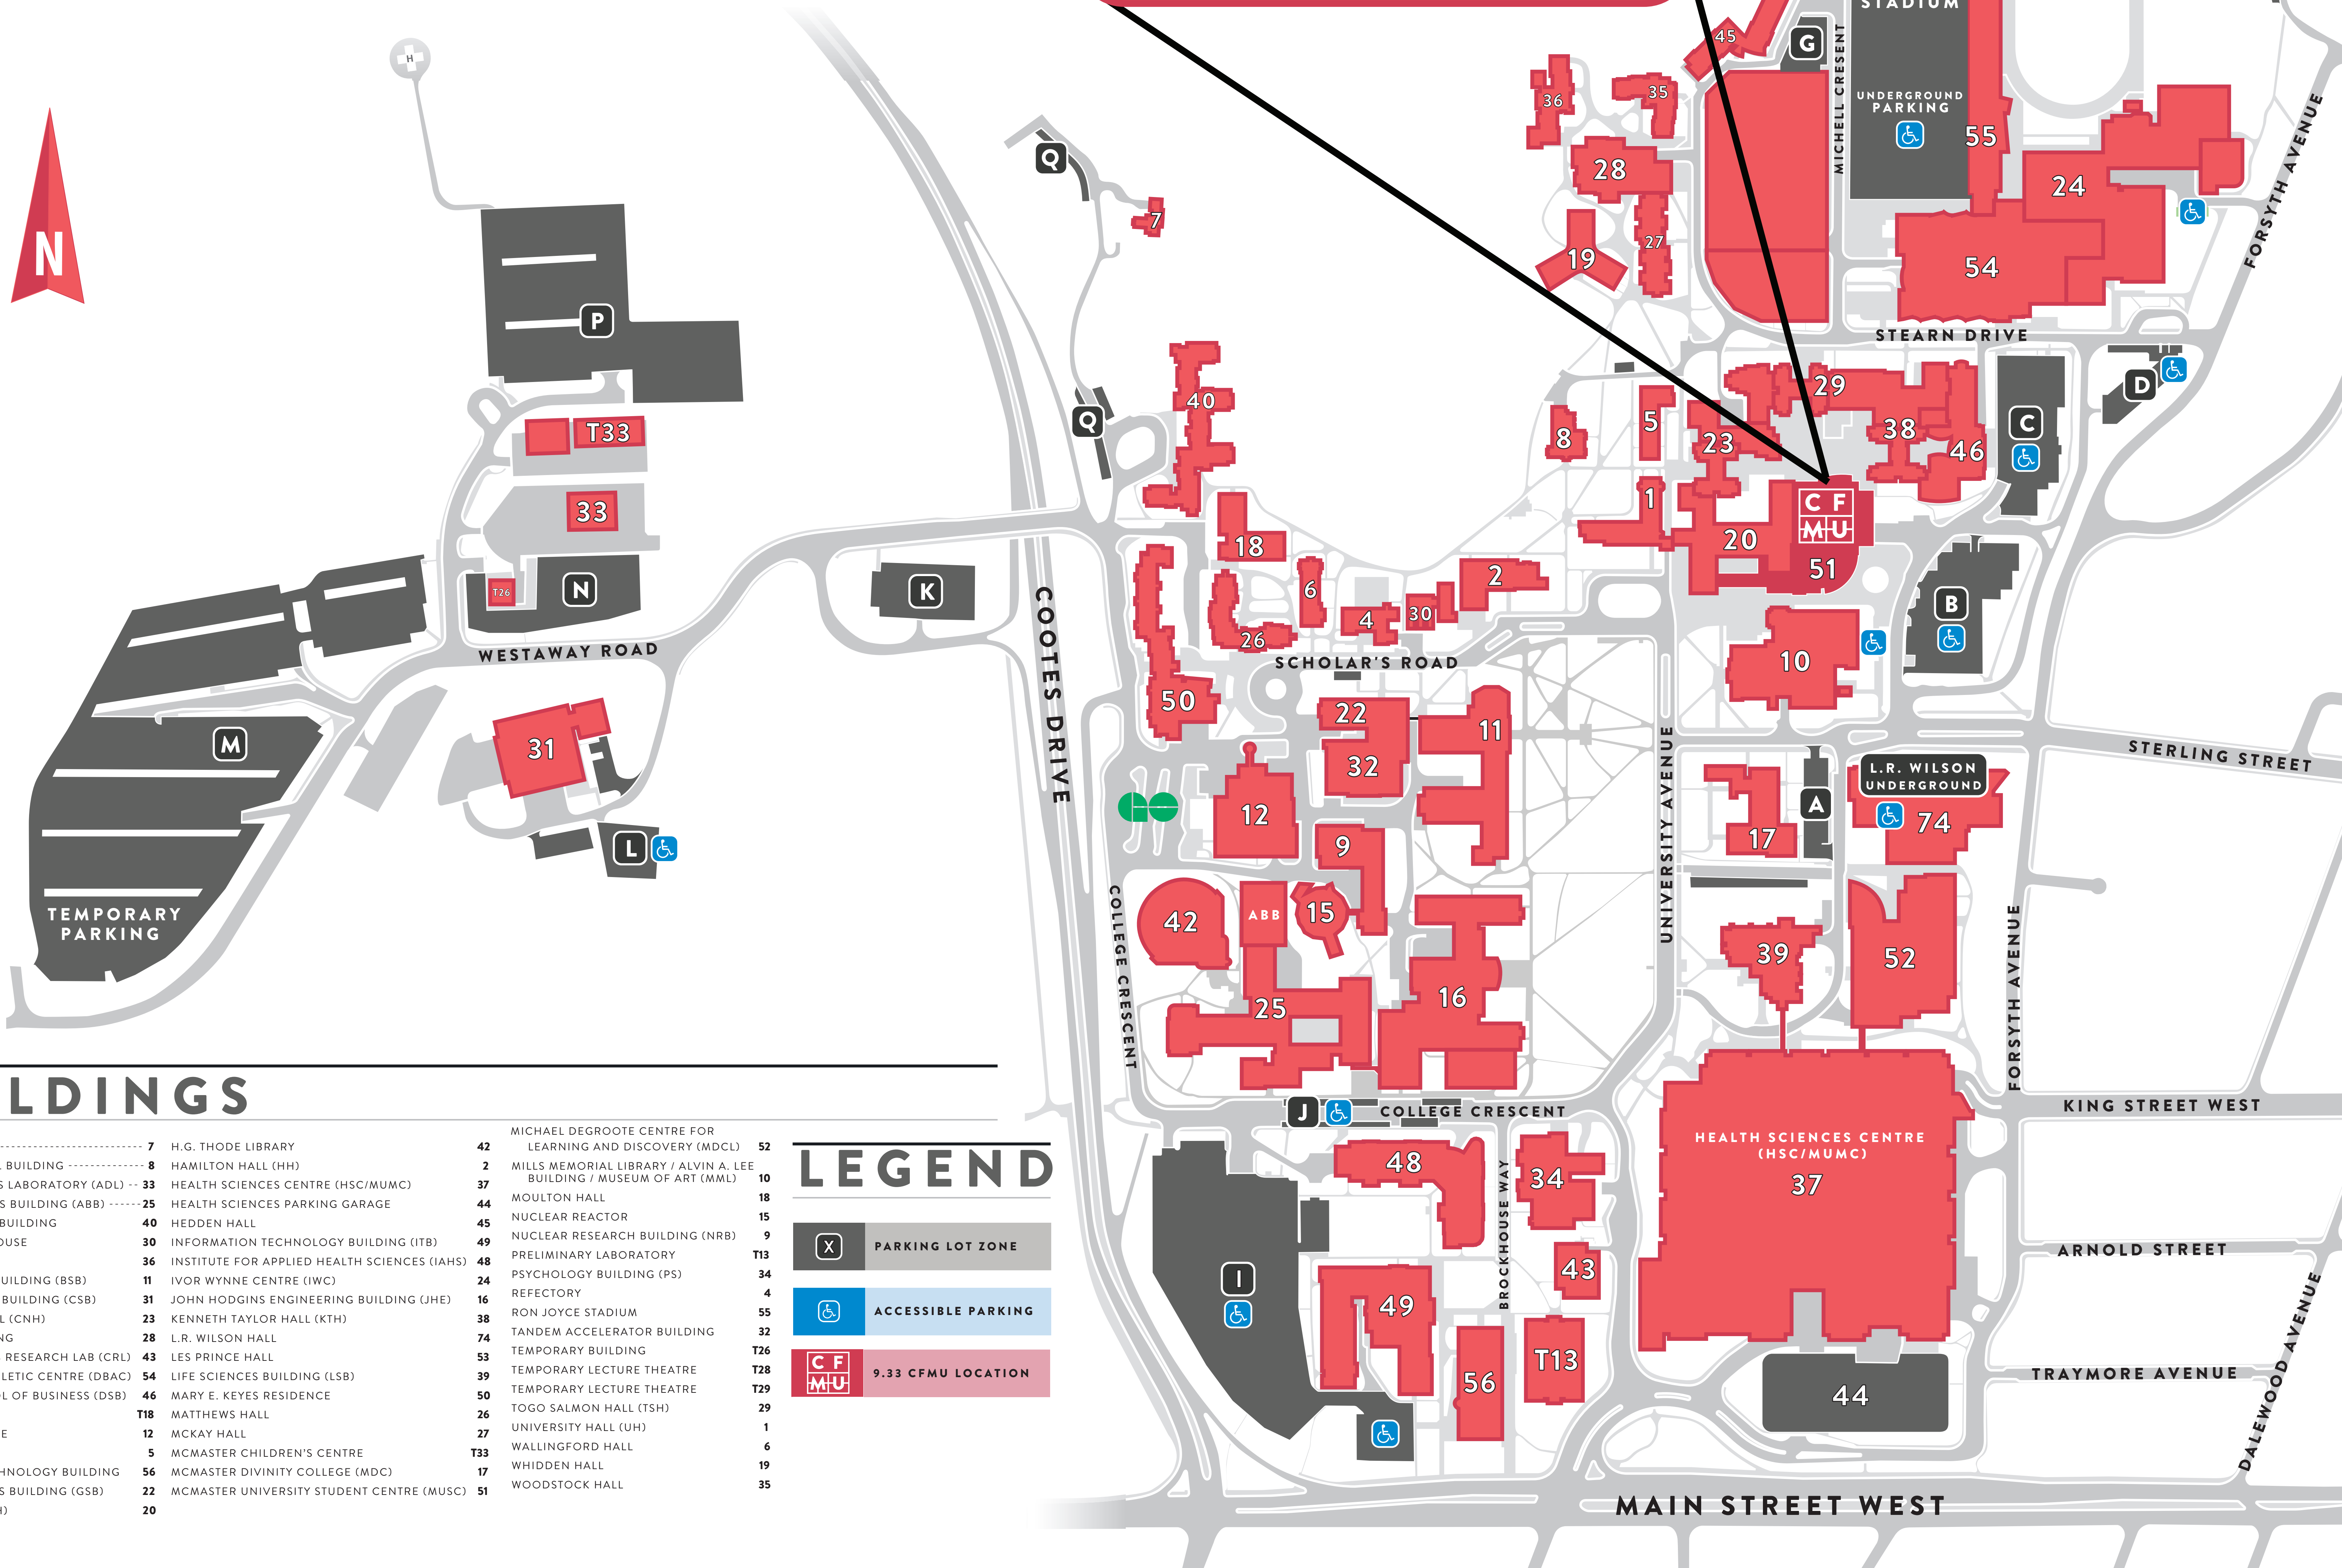

MCMMASTER UNIVERSITY CAMPUS MAP

CFMU
93.3 CFMU is your campus radio station, sending broadcasting signals from the basement of the McMaster University Student Centre (MUSC), to you!

@CFMULIVE /933CFMU

BUILDINGS

ALUMNI HOUSE	7	H.G. THODE LIBRARY	42
ALUMNI MEMORIAL BUILDING	8	HAMILTON HALL (HH)	2
APPLIED DYNAMICS LABORATORY (ADL)	33	HEALTH SCIENCES CENTRE (HSC/MUMC)	37
ARTHUR N. BOURNS BUILDING (ABB)	25	HEALTH SCIENCES PARKING GARAGE	44
BATES RESIDENCE BUILDING	40	HEDDEN HALL	45
BIOLOGY GREENHOUSE	30	INFORMATION TECHNOLOGY BUILDING (ITB)	9
BRANDON HALL	36	INSTITUTE FOR APPLIED HEALTH SCIENCES (IAHS)	49
BURKE SCIENCES BUILDING (BSB)	11	IVOR WYNNE CENTRE (IWC)	24
CAMPUS SERVICES BUILDING (CSB)	31	JOHN HODGINS ENGINEERING BUILDING (JHE)	16
CHESTER NEW HALL (CNH)	23	KENNETH TAYLOR HALL (KTH)	38
COMMONS BUILDING	28	L.R. WILSON HALL	74
COMMUNICATIONS RESEARCH LAB (CRL)	43	LES PRINCE HALL	32
DAVID BRALEY ATHLETIC CENTRE (DBAC)	54	LIFE SCIENCES BUILDING (LSB)	T26
DEGROOTE SCHOOL OF BUSINESS (DSB)	46	MARY E. KEYES RESIDENCE	T28
DRAMATIC ARTS	T18	MATTHEWS HALL	39
E.T. CLARKE CENTRE	12	MCKAY HALL	50
EDWARDS HALL	5	MCMASTER CHILDREN'S CENTRE	26
ENGINEERING TECHNOLOGY BUILDING	56	MCMASTER DIVINITY COLLEGE (MDC)	T27
GENERAL SCIENCES BUILDING (GSB)	22	MCMASTER UNIVERSITY STUDENT CENTRE (MUSC)	17
GILMOUR HALL (GH)	20		51
			35

LEGEND

-  PARKING LOT ZONE
-  ACCESSIBLE PARKING
-  93.3 CFMU LOCATION